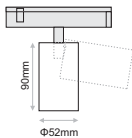

CLICK IT SPOT 18W / TW 12W/17W

- Rotatable 320 degrees.
- Available in black or white colour.
- It is offered with a variety of accessories : honeycomb, line spread lens, softening lens, snoot, or half snoot
- L90/B10 50.000h
- 3SDCM

Monochromatic 18W

- Click It S18 spot is the middle sized spot of Click It system.
- UGR<20(44°) / UGR<13(35°) / UGR<15(21°)

Tunable White 12W/17W

- Click It S21spot is the tunable white spot of Click It system.
- Casambi ready device.
- Constant lumen output when shifting CCT.
- UGR<20(44°) / UGR<13(35°) / UGR<15(21°)

Monochromatic 18W
42V PWM Dimmable