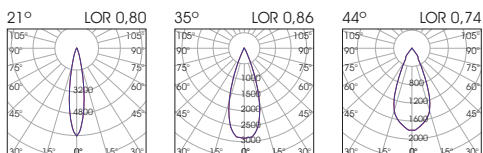

Monochromatic 18W
42V PWM Dimmable

Monochromatic 18W
48V DALI Dimmable
Tunable White 12W/17W
48V Wireless Dimmable

Model (LED Power)	CCT*	LED Source	Type	CRI*	Beam Angle	Colour	Dimming Option*	Accessories
CLICK IT SPOT 17.6W <i>(CLICK IT S18)</i>	2700K (27C)	CR180 1518lm CR190 1140lm	Adjustable (AD)	80 (80) 90 (90)	21° (21) 35° (35) 44° (44)	White (WH) Black (BL)	42V PWM Dimmable (DM) 48V DALI Dimmable (DL) 48V Wireless Dimmable (WL)	Standard (0/) Honeycomb (1/) Line spread lens (2/) Softening lens (3/) EXTRAS No Extras (0/) Snoot Black (1/) Half Snoot Black (2/) Frosted Cover (3/) Snoot White (4/) Half Snoot White (5/)
	3000K (30C)	1634lm 1225lm						
	4000K (40C)	1634lm 1225lm						
	5000K (50C)	1750lm 1310lm						
CLICK IT SPOT TW 11.7W <i>(CLICK IT S TW12)</i>	TUNABLE WHITE (2765B)	CR190 1235lm 1120lm/1350lm						
	2700K+6500K (2765B)	1650lm 1500lm/1800lm						
CLICK IT SPOT TW 17.1W <i>(CLICK IT S TW17)</i>	TUNABLE WHITE (2765B)	CR190 1650lm 1500lm/1800lm						
	2700K+6500K (2765B)	1650lm 1500lm/1800lm						

* Tunable White models available only in CR190 & 48V Wireless Dimmable.

Ordering Code Example: CLICK IT S18-30C-AD-80-35-WH-DL-00

ACR.053
Honeycomb
(for Φ52)

ACR.051
Line spread lens
(for Φ52)

ACR.050
Softening lens
(for Φ52)

CLK.042
Snoot Black
(for Φ52)

CLK.040
Half Snoot
Black
(for Φ52)

CLK.044
Frosted Cover
(for Φ52)

Monochromatic 18W

Tunable White 12W/17W