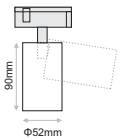

Monochromatic 18W
42V PWM Dimmable