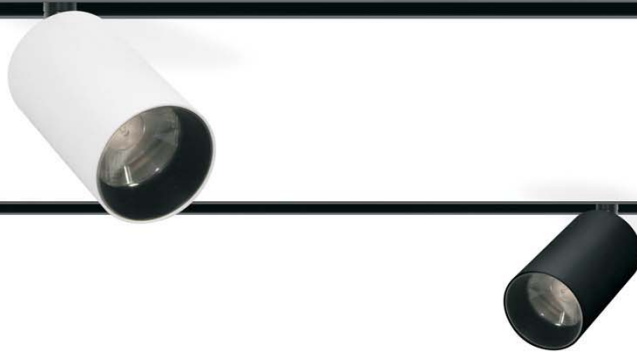

CLICK IT SPOT 18W / TW 12W/17W

- Rotatable 320 degrees.
- Available in black or white colour.
- It is offered with a variety of accessories : honeycomb, line spread lens, softening lens, snoot, or half snoot
- L90/B10 50.000h
- 3SDCM

Monochromatic 18W

- Click It S18 spot is the middle sized spot of Click It system.
- UGR<20(44°) / UGR<13(35°) / UGR<15(21°)

Tunable White 12W/17W

- Click It S21spot is the tunable white spot of Click It system.
- Casambi ready device.
- Constant lumen output when shifting CCT.
- UGR<20(44°) / UGR<13(35°) / UGR<15(21°)